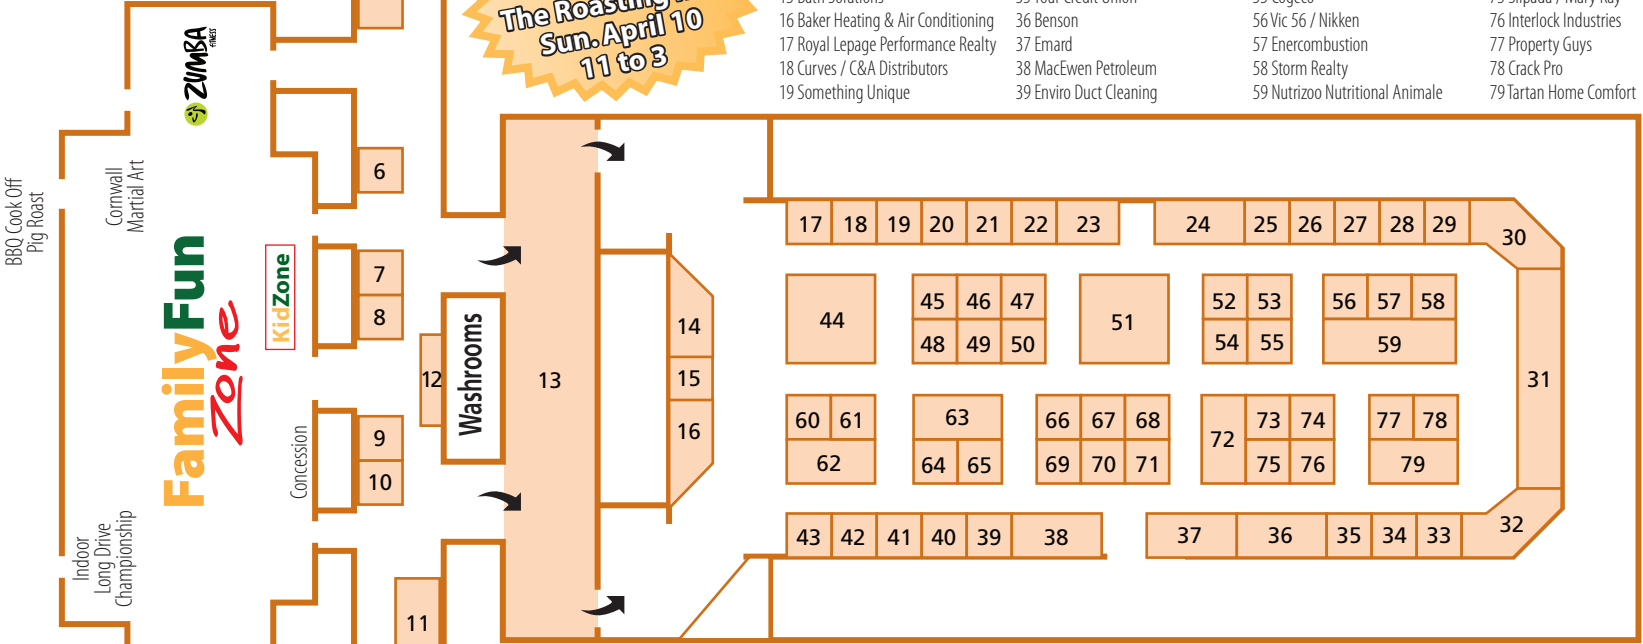

**Cornwall and Area Chamber of Commerce**

**Outside Booths**  
 Royal RV  
 Atkinson Fireplace  
 KIA Cornwall

*see you at the show!*